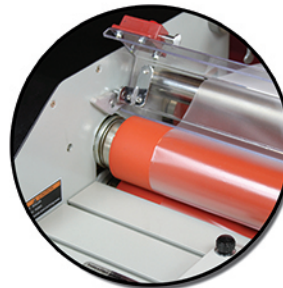

AKILES

ProLam R27 [Heavy Duty Roll Laminator]

Laminates up to 10 mil!

Laminates up to 27"
Desktop design is perfect for small work areas and laminates documents up to 27" wide.

Easy to use Control Panel
LED display gives you precise control of heat and speed, while giving you the versatility to start, stop and reverse the rollers.

Multiple Safety Features
Built-in sleep mode shuts off the heat if machine is idle for two hours.
Safety latches on the heat shield and feed tray make sure the R27 only operates when ready.

Large Heated Rollers
Large 2.17" heated rollers give you a perfect seal even when laminating multiple items.

AKILES

ProLam R27

[PROFESSIONAL ROLL LAMINATOR]

The ALL NEW Akiles ProLam R27 roll laminator is the perfect heavy duty laminator for your school or business. Its table top design allows you to laminate material up to 27" wide, while having the power to laminate the full range of 1.5 to 10 mil lamination film. With its multitude of features and ease of use, the ProLam R27 is a versatile workhorse that can handle all of your most demanding projects.

SPECIFICATIONS

Warm Up Time	20 min
Adjustable Temperature	320°F Max
Laminating Speed	9 settings (Up to 3.6 ft / min)
Max Film Thickness	10 mil
Max Film Width	27"
Core Size	1"
Heated Roller Size	2.17" (55 mm)
Sleep Mode	Yes, after 2 hours
Reverse Switch	Yes
Machine Dimensions	36.25" W x 12" H x 16" D
Weight	93 lbs
Power Consumption	1250 watts, 11.4amp
Warranty	1 Year