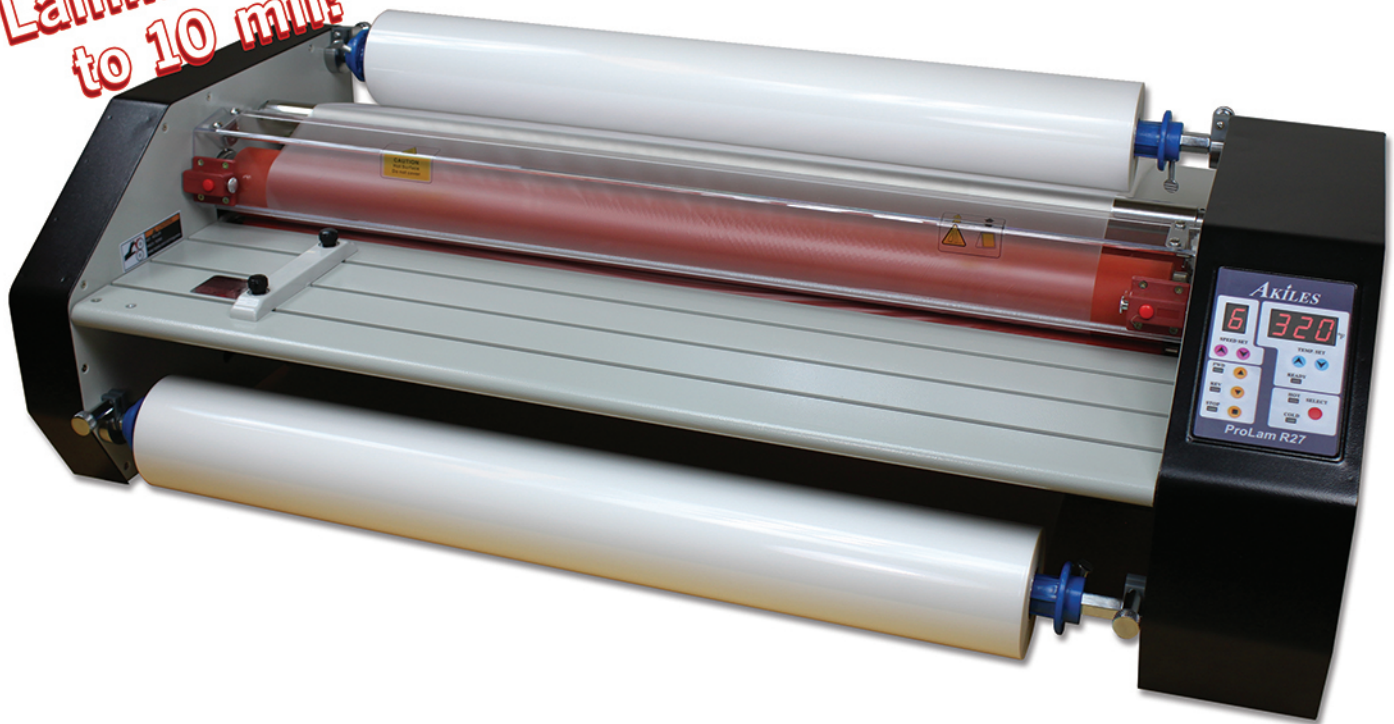

AKILES

ProLam R27 [Heavy Duty Roll Laminator]

Laminates up to 10 mil!

Laminates up to 27"
Desktop design is perfect for small work areas and laminates documents up to 27" wide.

Easy to use Control Panel
LED display gives you precise control of heat and speed, while giving you the versatility to start, stop and reverse the rollers.

Multiple Safety Features
Built-in sleep mode shuts off the heat if machine is idle for two hours.
Safety latches on the heat shield and feed tray make sure the R27 only operates when ready.

Large Heated Rollers
Large 2.17" heated rollers give you a perfect seal even when laminating multiple items.

AKILES

ProLam R27

[PROFESSIONAL ROLL LAMINATOR]

The ALL NEW Akiles ProLam R27 roll laminator is the perfect heavy duty laminator for your school or business. Its table top design allows you to laminate material up to 27" wide, while having the power to laminate the full range of 1.5 to 10 mil lamination film. With its multitude of features and ease of use, the ProLam R27 is a versatile workhorse that can handle all of your most demanding projects.

SPECIFICATIONS

Warm Up Time	20 min
Adjustable Temperature	320°F Max
Laminating Speed	9 settings (Up to 3.6 ft / min)
Max Film Thickness	10 mil
Max Film Width	27"
Core Size	1"
Heated Roller Size	2.17" (55 mm)
Sleep Mode	Yes, after 2 hours
Reverse Switch	Yes
Machine Dimensions	36.25" W x 12" H x 16" D
Weight	93 lbs
Power Consumption	1250 watts, 11.4amp
Warranty	1 Year