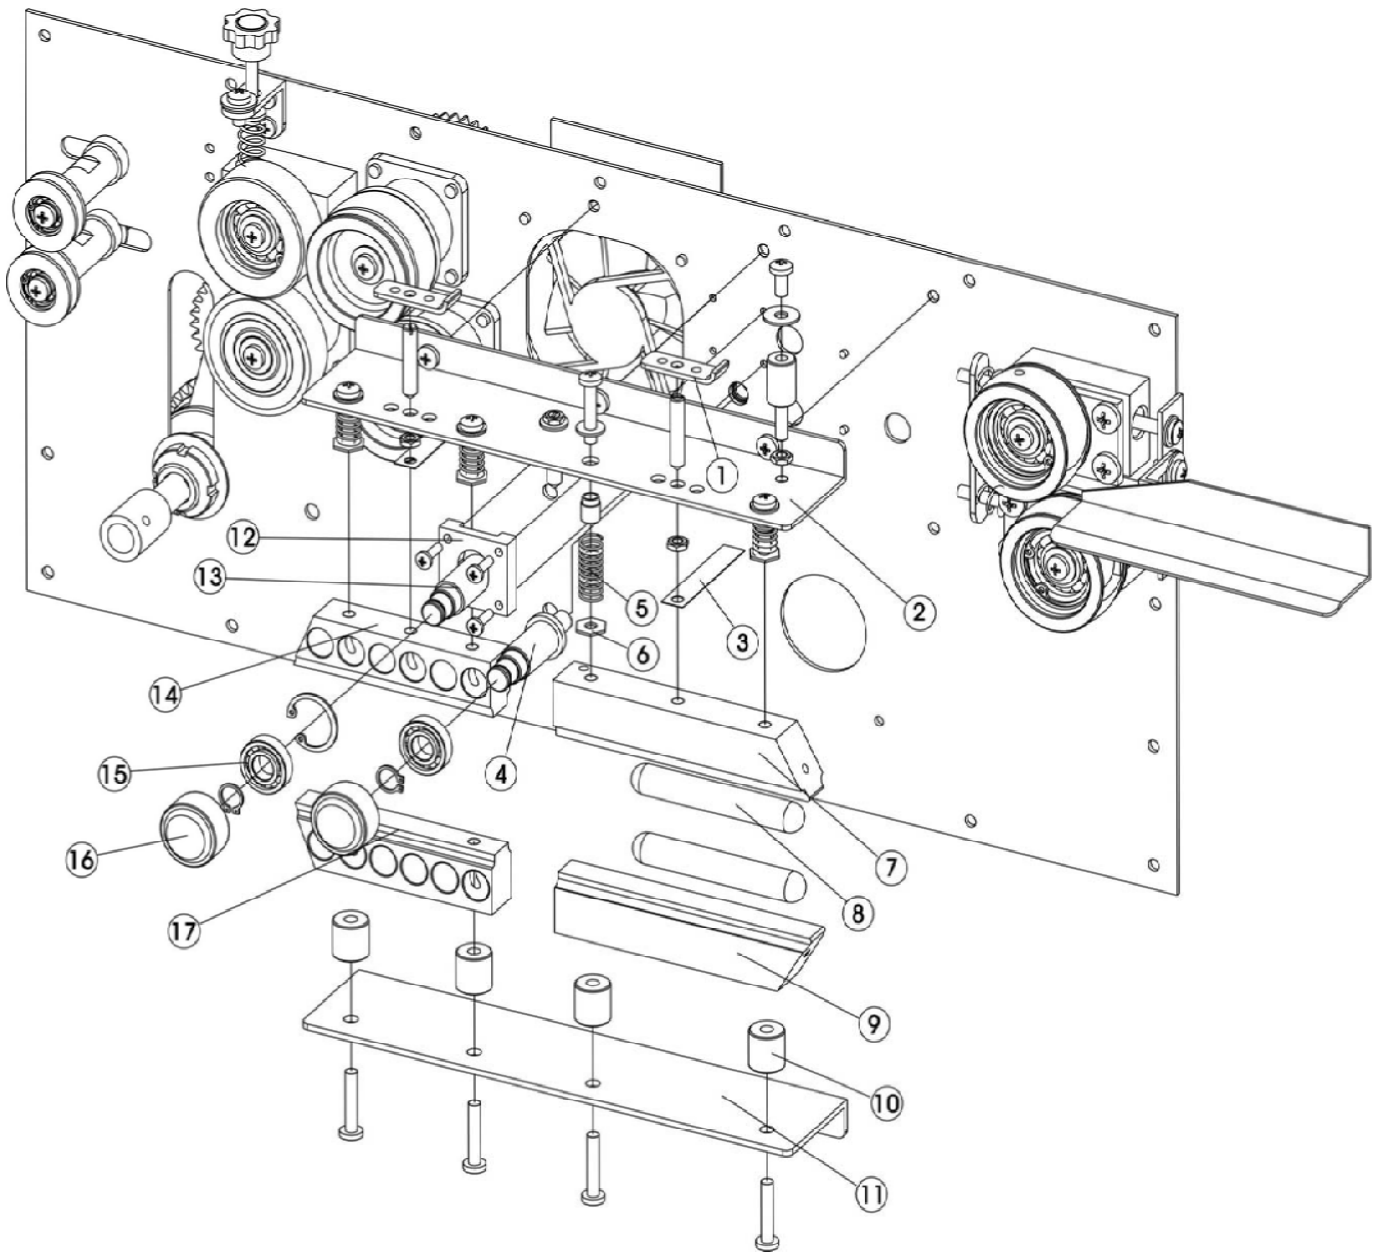

CBS-880 SPARE PARTS DIAGRAM

Figure 3. Heating / Cooling Blocks

MyBinding.com
5500 NE Moore Court
Hillsboro, OR 97124
Toll Free: 1-800-944-4573
Local: 503-640-5920

CBS-880 SPARE PARTS DIAGRAM

Figure 4. Heating / Cooling Blocks

Item	Part #	Quantity	Description	Comments
1	BS-9I	2	stopping flake	
2	CBS-880-9-2	1	upper holding plate	
3	BS-9J	2	hanger plate of copper block	
4	CBS-880-21-19	1	lower pressing wheel shaft	
5	BS-9D	4	spring for copper block	
6	BS-9F	4	self-made hexagon thin nut	
7	CBS-880-9A	1	upper heating block (770)	Includes #7, #9
8	BS-9B	2	300W/110V(Φ12X95) heating pipe for sealing	
9	CBS-880-9A	1	bottom heating block (770)	
10	CBS-880-9-10	4	copper block cushion	
11	CBS-880-9-11	1	bottom holding plate	
12	CBS-880-21-23	1	slide seat for pressing wheel	
13	CBS-880-21-24	1	upper pressing wheel shaft	
14	CBS-880-8	1	upper cooling block	Includes #14, #17
15	CBS-880-21	2	61900-2Z bearing	Includes #15, #16
16	CBS-880-21	2	pressing wheel / pinch roller	Includes #15, #16
17	CBS-880-8	1	bottom cooling block	Includes #14, #17
	CBS-880-21uppercomplete		upper pressing wheel shaft assembly	Includes #12-13, 15-16
	CBS-880-21lowercomplete		lower pressing wheel shaft assembly	Includes #4, 15-16