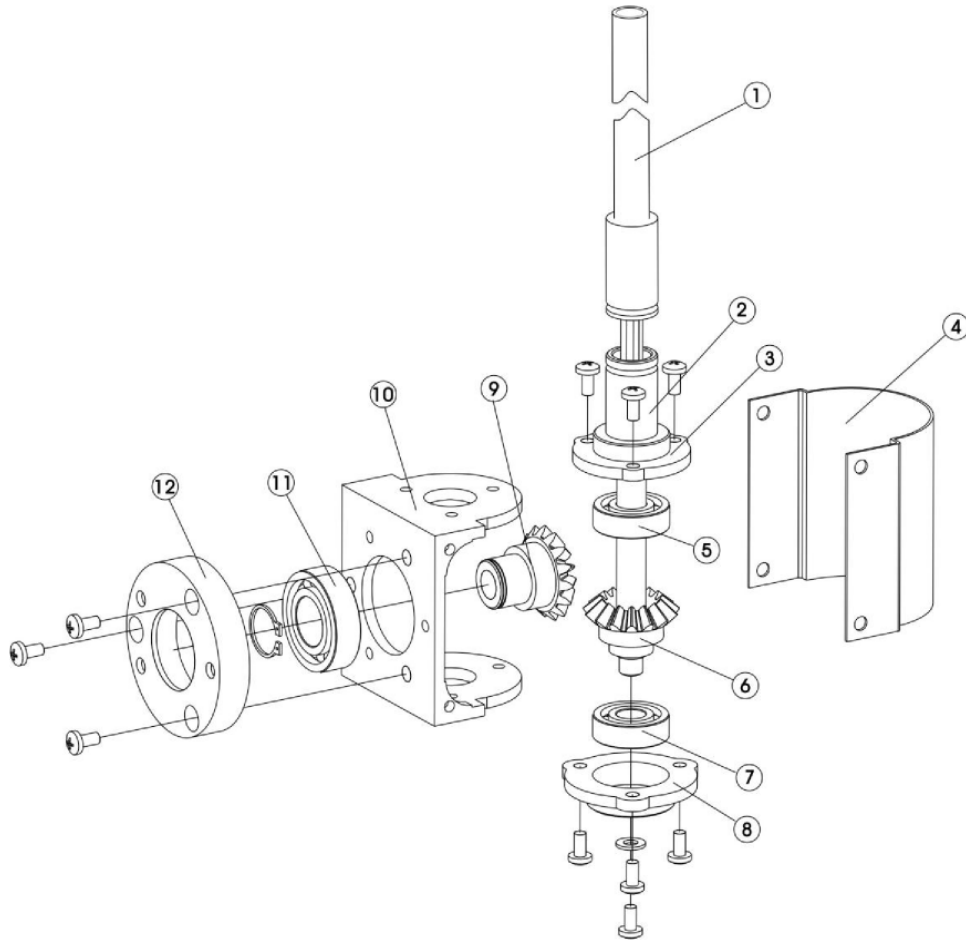

CBS-880 SPARE PARTS DIAGRAM

MyBinding.com
5500 NE Moore Court
Hillsboro, OR 97124
Toll Free:
1-800-944-4573
Local: 503-640-5920

Figure 12. Umbrella Gear (only in CBS-880II units)

Item	Part #	Description	Quantity	Comments
1	CBS-880-72c	driving shaft I	1	Umbrella Gear Base - Parts #1-12
2	CBS-880-72c	driving shaft II	1	Umbrella Gear Base - Parts #1-12
3	CBS-880-72c	bearing support (big)	1	Umbrella Gear Base - Parts #1-12
4	CBS-880-72c	conical gear support cover	1	Umbrella Gear Base - Parts #1-12
5	CBS-880-72c	6000-2Z bearing	1	Umbrella Gear Base - Parts #1-12
6	CBS-880-72c	short conical gear	1	Umbrella Gear Base - Parts #1-12
7	CBS-880-72c	608 bearing	1	Umbrella Gear Base - Parts #1-12
8	CBS-880-72c	bearing support (small)	1	Umbrella Gear Base - Parts #1-12
9	CBS-880-72c	long conical gear	1	Umbrella Gear Base - Parts #1-12
10	CBS-880-72c	conical gear support	1	Umbrella Gear Base - Parts #1-12
11	CBS-880-72c	6003-2Z bearing	1	Umbrella Gear Base - Parts #1-12
12	CBS-880-72c	double-purpose bearing support (big)	1	Umbrella Gear Base - Parts #1-12