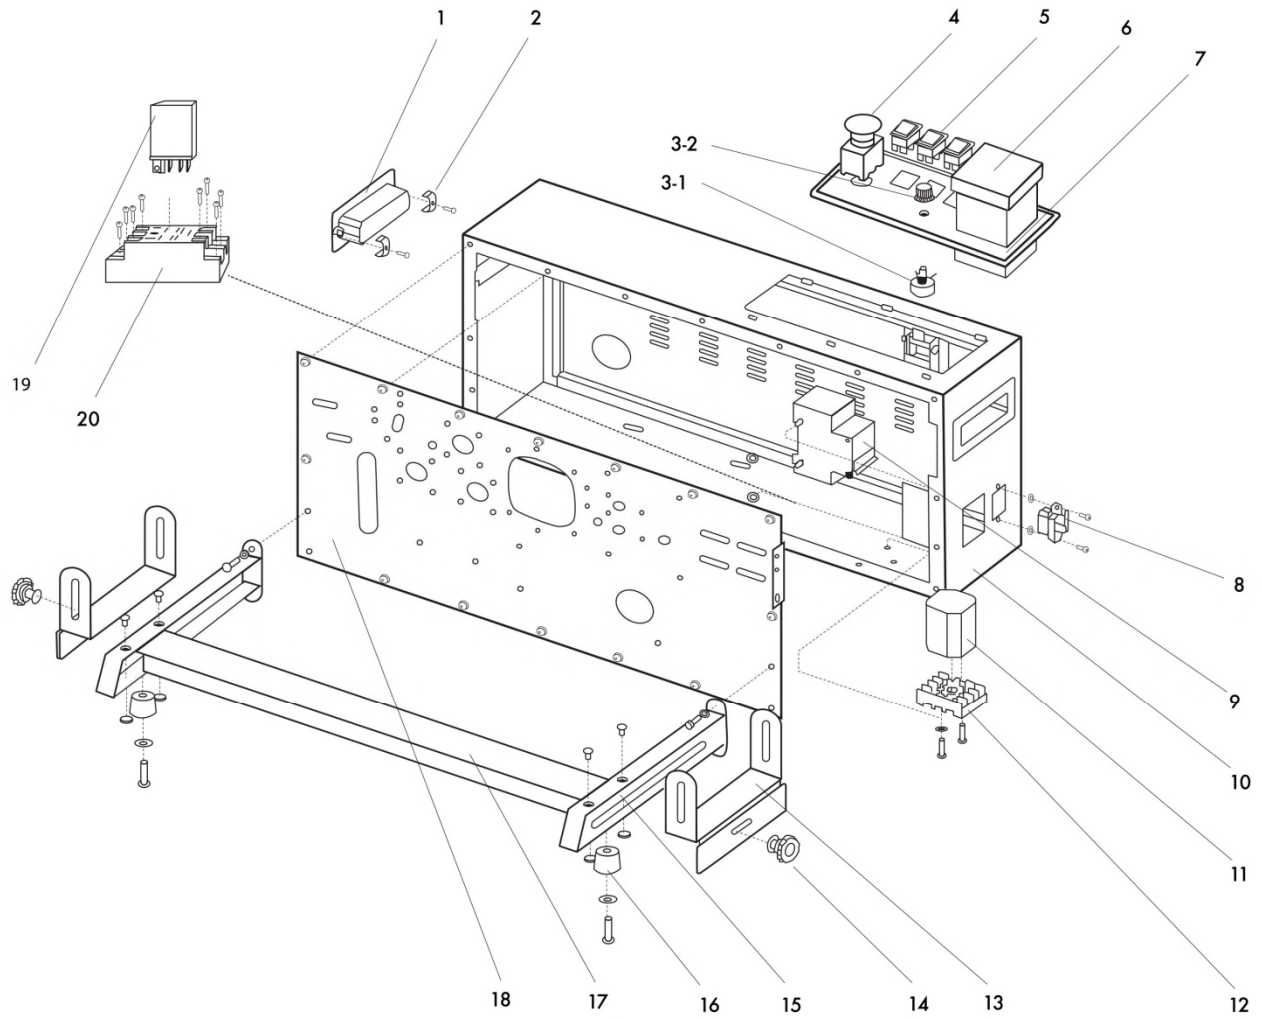

CBS-880 SPARE PARTS DIAGRAM

Figure 7. Conveyor Table

CBS-880 SPARE PARTS DIAGRAM

Figure 8. Conveyor Table

Item	Part #	Description	Quantity	Comments
1	CBS-880-1	conveyor belt	1	
2	BS-16	adjusting block for conveyor belt	2	Includes #2, 3, 4
3	BS-16	double end bolt	2	Includes #2, 3, 4
4	BS-16	adjusting knob for conveyor table	2	Includes #2, 3, 4
5	CBS-880-41	6201-Z bearing	3	Includes #5, 14-18
6	CBS-880-36	bearing seat of rear roller	2	Includes #5, 6, 7, 8
7	CBS-880-36	rear shaft of conveyor table	1	Includes #5, 6, 7, 8
8	CBS-880-36	rear roller of conveyor table	1	Includes #5, 6, 7, 8
9	CBS-880-18 / CBS-880-18B	half-round square neck bolt	2	Includes #9, 11, 12
10	CBS-880-15	worktable	1	specify flat or curved edges
11	CBS-880-18	plastic spacer	2	Includes #9, 11, 12
12	CBS-880-18 / BS-17	knob	2	Includes #9, 11, 12
13	CBS-880-20	conveyor table	1	
14	CBS-880-41	bearing seat	1	Includes #5, 14-16
15	CBS-880-41	middle shaft of conveyor table	1	Includes #5, 14-16
16	CBS-880-41a	sprocket of conveyor table	2	Includes #5, 14-16
17	CBS-880-41-17	bearing seat (three-hole)	1	
18	CBS-880-41-18	6001-2Z bearing	1	
19	CBS-880-37	two-eye bearing seat	2	Includes #19, 20, 21, 22
20	CBS-880-37	front roller of conveyor table	2	Includes #19, 20, 21, 22
21	CBS-880-37	front shaft of conveyor table	1	Includes #19, 20, 21, 22
22	CBS-880-37	6201-2Z bearing	2	Includes #19, 20, 21, 22
23	CBS-880-38	chain (48 segments)	1	

CBS-880 SPARE PARTS DIAGRAM

CBS-880 SPARE PARTS DIAGRAM

Figure 10. Sealer Body

MyBinding.com
5500 NE Moore Court
Hillsboro, OR 97124
Toll Free: 1-800-944-4573
Local: 503-640-5920

CBS-880 SPARE PARTS DIAGRAM