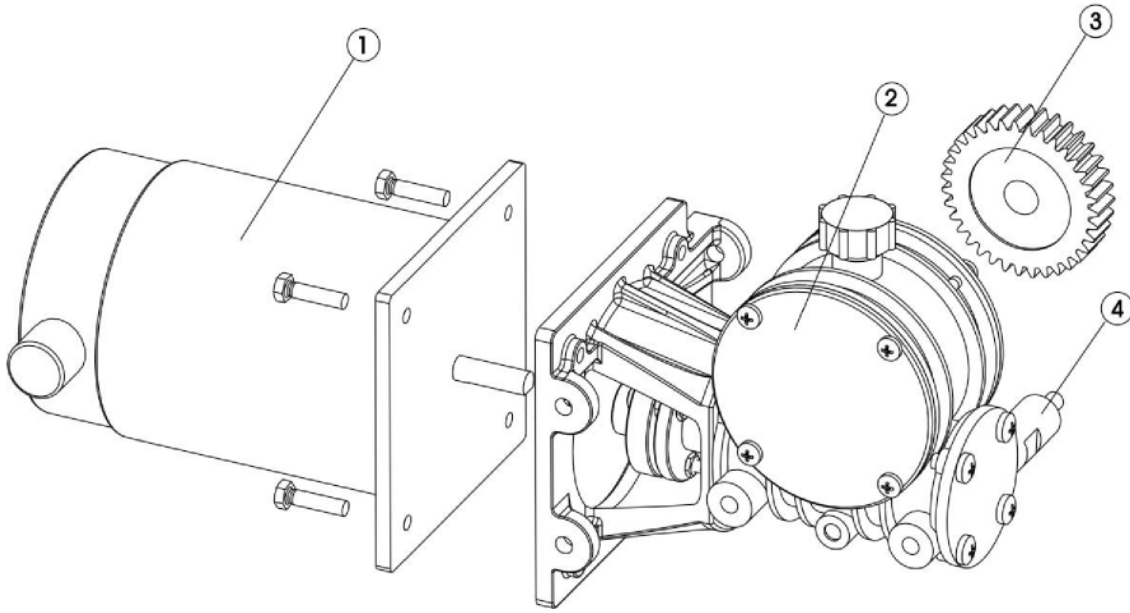

CBS-880 SPARE PARTS DIAGRAM

Figure 7. Conveyor Table

CBS-880 SPARE PARTS DIAGRAM

Figure 8. Conveyor Table

Item	Part #	Description	Quantity	Comments
1	CBS-880-1	conveyor belt	1	
2	BS-16	adjusting block for conveyor belt	2	Includes #2, 3, 4
3	BS-16	double end bolt	2	Includes #2, 3, 4
4	BS-16	adjusting knob for conveyor table	2	Includes #2, 3, 4
5	CBS-880-41	6201-Z bearing	3	Includes #5, 14-18
6	CBS-880-36	bearing seat of rear roller	2	Includes #5, 6, 7, 8
7	CBS-880-36	rear shaft of conveyor table	1	Includes #5, 6, 7, 8
8	CBS-880-36	rear roller of conveyor table	1	Includes #5, 6, 7, 8
9	CBS-880-18 / CBS-880-18B	half-round square neck bolt	2	Includes #9, 11, 12
10	CBS-880-15	worktable	1	specify flat or curved edges
11	CBS-880-18	plastic spacer	2	Includes #9, 11, 12
12	CBS-880-18 / BS-17	knob	2	Includes #9, 11, 12
13	CBS-880-20	conveyor table	1	
14	CBS-880-41	bearing seat	1	Includes #5, 14-16
15	CBS-880-41	middle shaft of conveyor table	1	Includes #5, 14-16
16	CBS-880-41a	sprocket of conveyor table	2	Includes #5, 14-16
17	CBS-880-41-17	bearing seat (three-hole)	1	
18	CBS-880-41-18	6001-2Z bearing	1	
19	CBS-880-37	two-eye bearing seat	2	Includes #19, 20, 21, 22
20	CBS-880-37	front roller of conveyor table	2	Includes #19, 20, 21, 22
21	CBS-880-37	front shaft of conveyor table	1	Includes #19, 20, 21, 22
22	CBS-880-37	6201-2Z bearing	2	Includes #19, 20, 21, 22
23	CBS-880-38	chain (48 segments)	1	

CBS-880 SPARE PARTS DIAGRAM

Figure 9. Motor / Turbocase

Item	Part #	Description	Quantity	Comments
1	CBS-880-29	110V DC motor	1	
	BS-29A	motor brush	2	Not shown. In motor.
2	CBS-880-30	worm-gear case assembly	1	
3	BS-35B	driving gearwheel	1	
4	CBS-880-12-4	pig iron gearwheel / turbocase support	1	