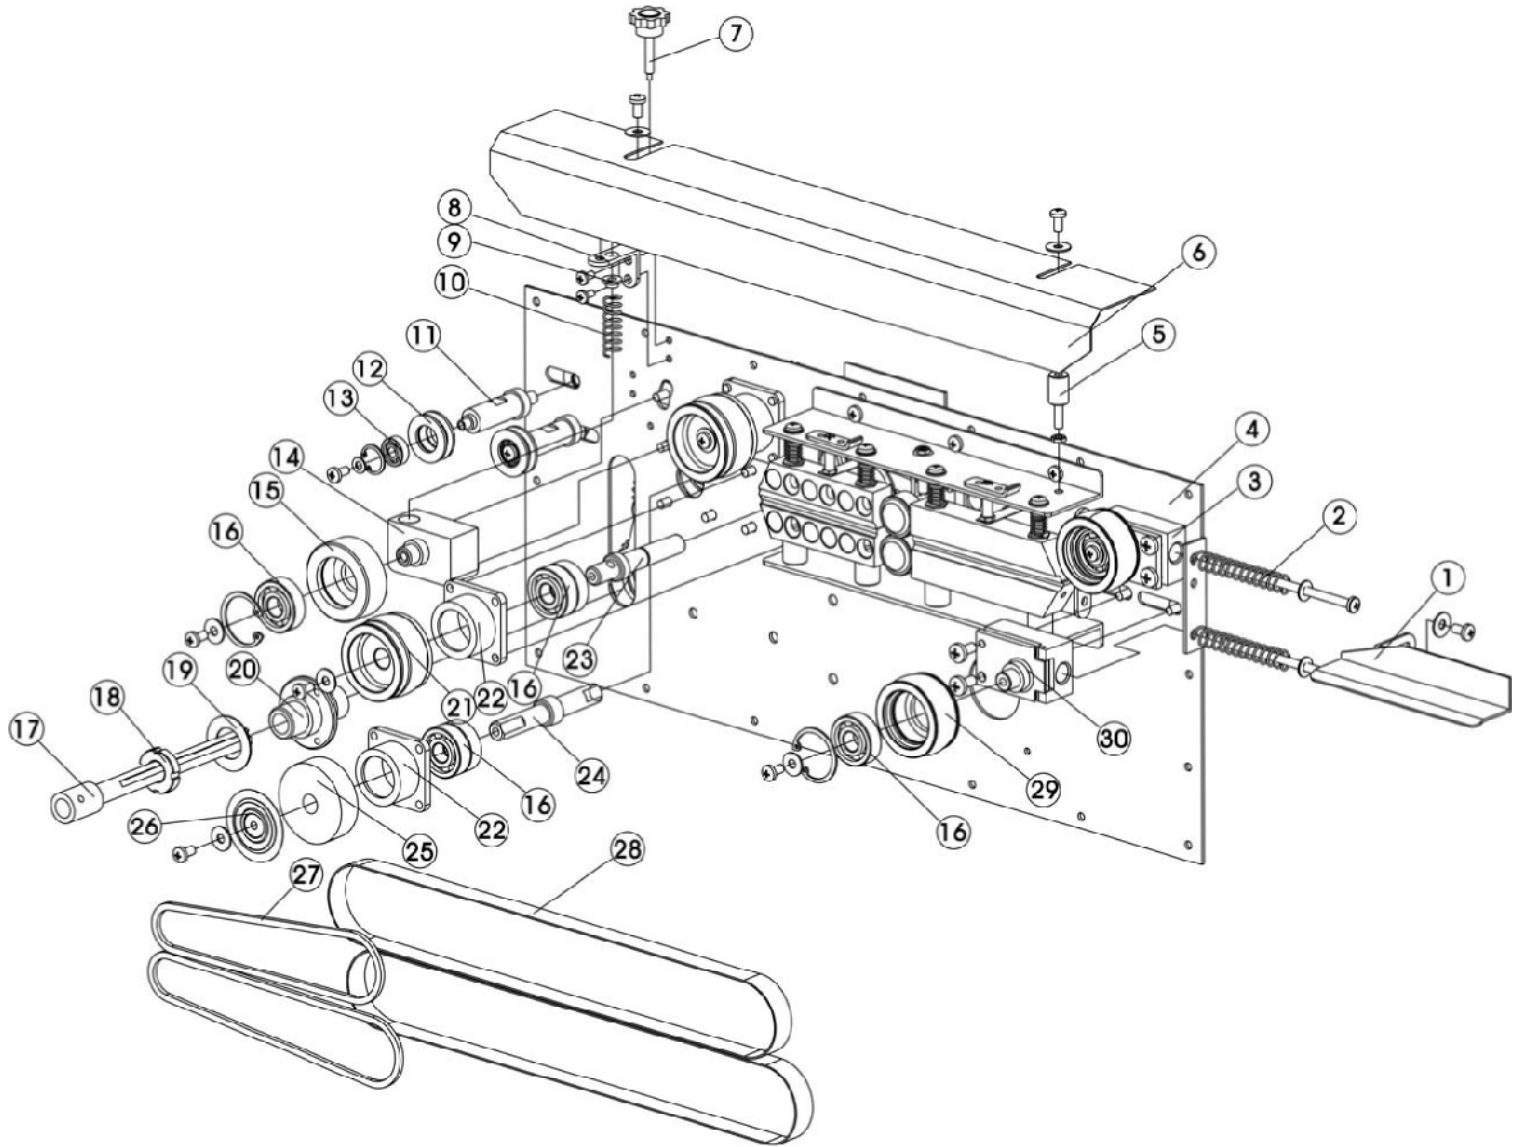

CBS-880 SPARE PARTS DIAGRAM

Figure 1. Spare Parts Diagram Overview

MyBinding.com
5500 NE Moore Court
Hillsboro, OR 97124
Toll Free: 1-800-944-4573
Local: 503-640-5920

CBS-880 SPARE PARTS DIAGRAM

Figure 2. Spare Parts Diagram Overview

Item	Part #	Quantity	Description	Comments
1	CBS-880-44	1	feed opening	
2	CBS-880-13A	2	spring for driven wheel seat	
3	CBS-880-13	1	upper driven wheel seat	
4	CBS-880-84	1	bottom board	steel: 102102-3
5	CBS-880-8-5	1	support for safety cover	
6	CBS-880-7	1	safety cover	
7	BS-5	1	672 corrugated knob (M8X35)	
8	BS-5B	1	supporting board for adjusting embossing roller	
9	BS-5C	1	spring seat of embossing roller	
10	BS-5A	1	spring of embossing roller	
11	CBS-880-6B	2	small pulley shaft	
12	CBS-880-6A	2	small pulley	Includes #12, #13
13	CBS-880-6A	2	606-2Z bearing	Includes #12, #13
14	CBS-880-4	1	embossing roller seat	
15	CBS-880-3	1	embossing roller w/ cavities for types	Includes #15, #16
15	CBS-880-3A	1	embossing roller, knurled wheel / meshed	Includes #15, #16
16	CBS-880-6-26	9	6201-Z bearing	
17	CBS-880-40	1	drive shaft	
18	CBS-880-42	1	round nut	Includes #18, #19
19	CBS-880-42	1	big washer	Includes #18, #19
20	CBS-880-42a	1	connection shaft	
21	CBS-880-6	2	driving wheel	
22	CBS-880-6-27A	3	square bearing seat	
23	CBS-880-6-25	2	driving wheel shaft	
24	CBS-880-2-31	1	silicone wheel shaft	
25	CBS-880-2	1	silicone wheel	
26	CBS-880-2-33	1	silicone wheel cover	
27	CBS-880-26	2	guiding belt	428X6X4(40)
28	CBS-880-10	2	sealing belt	770X15X0.2
29	CBS-880-12	2	driven wheel	
30	CBS-880-13	1	bottom driven wheel seat