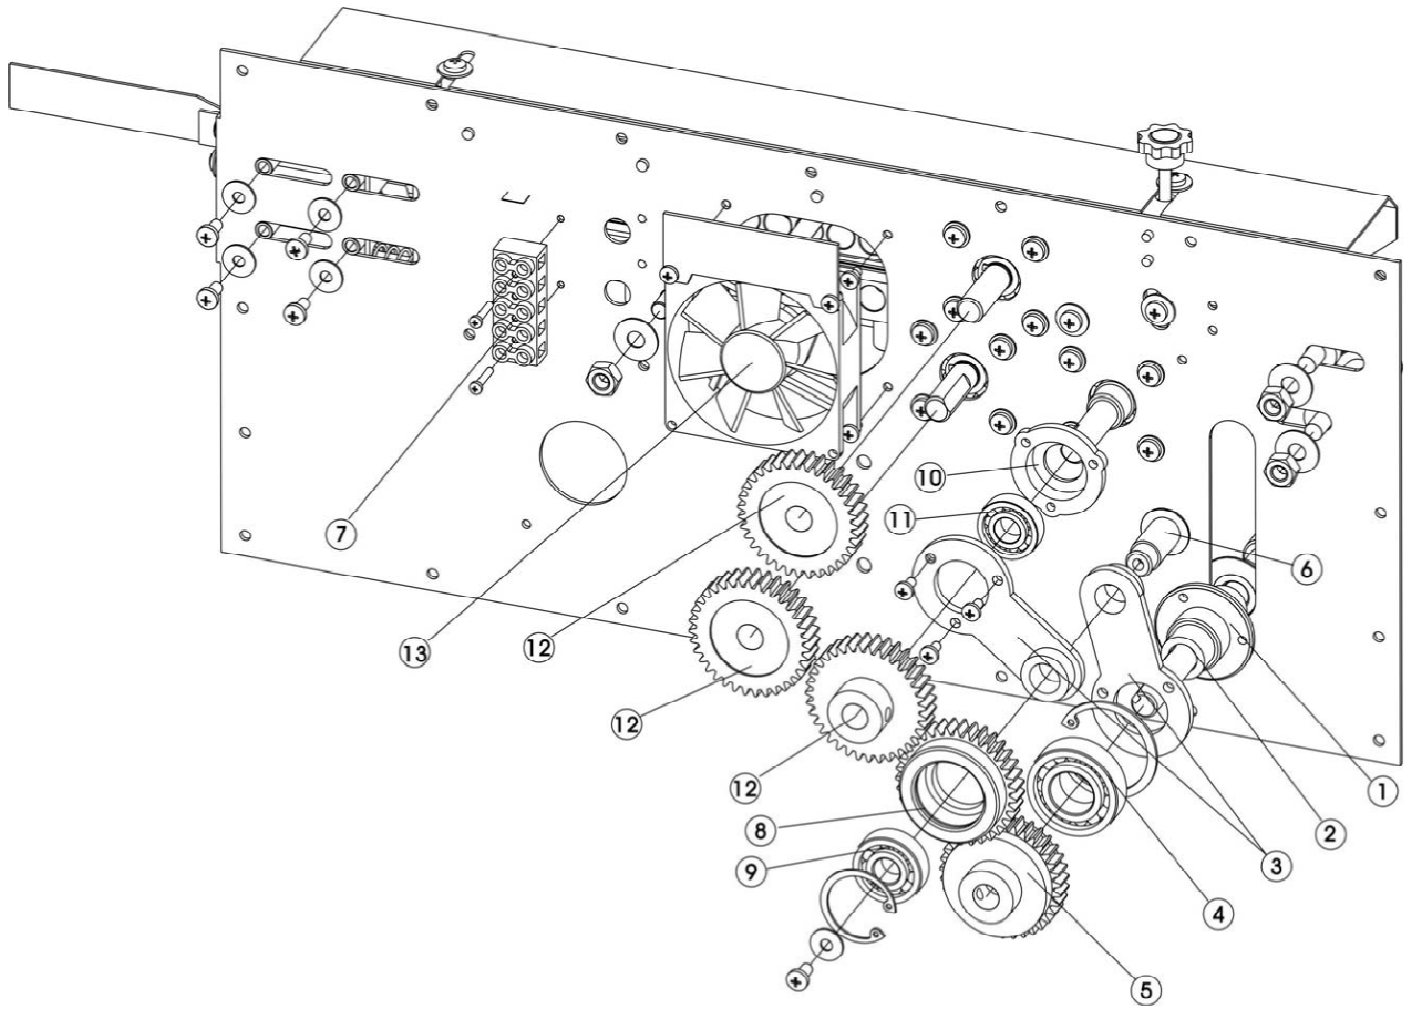

CBS-880 SPARE PARTS DIAGRAM

Figure 5. Gears

CBS-880 SPARE PARTS DIAGRAM

Figure 6. Gears

Item	Part #	Quantity	Description	Comments
1	CBS-880-42a	connection shaft	1	
2	CBS-880-40	transmission shaft	1	
3	BS-35A	connection board II	1	Includes #3-6,#8-11
4	BS-35A	6004-2Z bearing	1	Includes #3-6,#8-11
5	BS-35A / BS-35A-1	steel gear	1	Includes #3-6,#8-11
6	BS-35A	gear shaft	1	Includes #3-6,#8-11
7	BS-33B	10 pin wiring terminal (orange)	1	
8	BS-35A	middle gear	1	Includes #3-6,#8-11
9	BS-35A	6201-Z bearing	1	Includes #3-6,#8-11
10	BS-35A	bearing seat(three-hole)	1	Includes #3-6,#8-11
11	BS-35A	6001-2Z bearing	1	Includes #3-6,#8-11
12b	BS-35B	driven gear	1	
12c	BS-35C	driven gear	2	
13	CBS-880-32	axial fan	1	