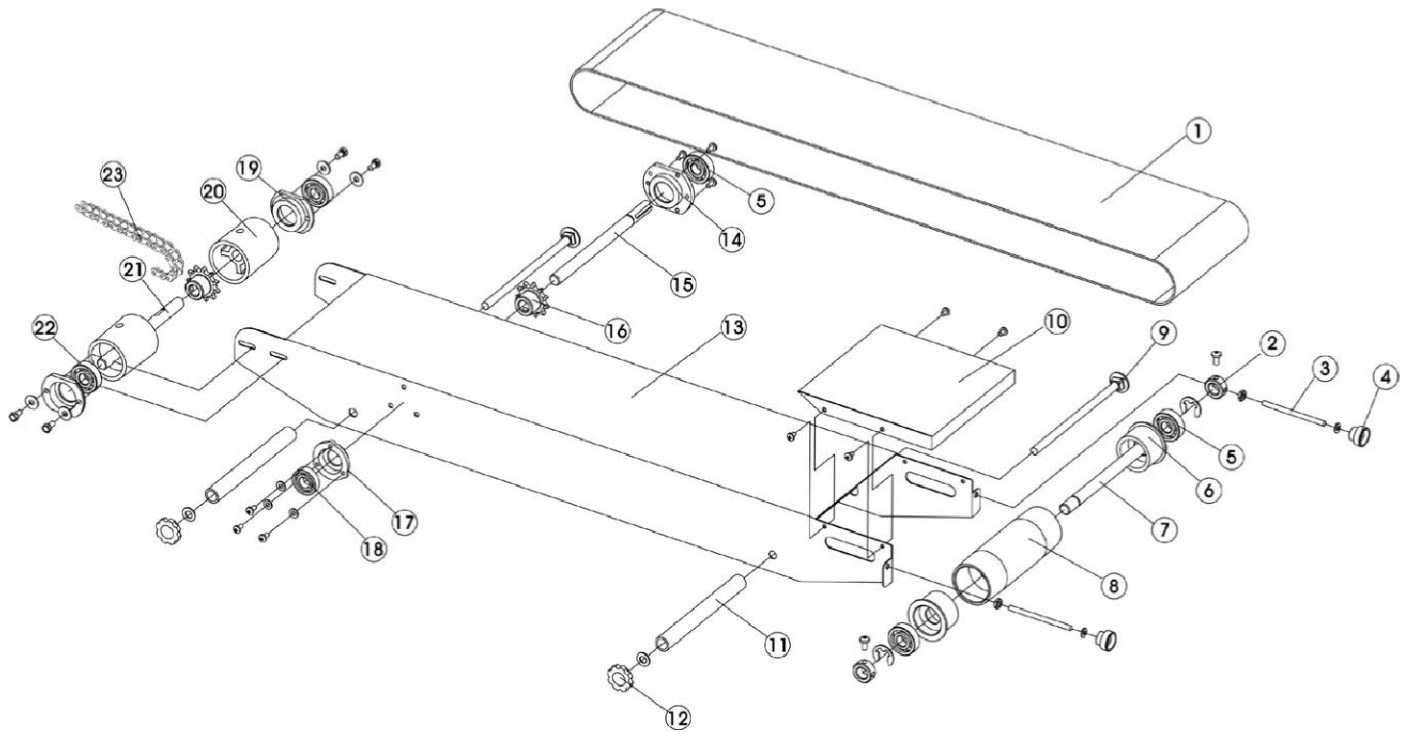

CBS-880 SPARE PARTS DIAGRAM

Figure 7. Conveyor Table

CBS-880 SPARE PARTS DIAGRAM

Figure 8. Conveyor Table

Item	Part #	Description	Quantity	Comments
1	CBS-880-1	conveyor belt	1	
2	BS-16	adjusting block for conveyor belt	2	Includes #2, 3, 4
3	BS-16	double end bolt	2	Includes #2, 3, 4
4	BS-16	adjusting knob for conveyor table	2	Includes #2, 3, 4
5	CBS-880-41	6201-Z bearing	3	Includes #5, 14-18
6	CBS-880-36	bearing seat of rear roller	2	Includes #5, 6, 7, 8
7	CBS-880-36	rear shaft of conveyor table	1	Includes #5, 6, 7, 8
8	CBS-880-36	rear roller of conveyor table	1	Includes #5, 6, 7, 8
9	CBS-880-18 / CBS-880-18B	half-round square neck bolt	2	Includes #9, 11, 12
10	CBS-880-15	worktable	1	specify flat or curved edges
11	CBS-880-18	plastic spacer	2	Includes #9, 11, 12
12	CBS-880-18 / BS-17	knob	2	Includes #9, 11, 12
13	CBS-880-20	conveyor table	1	
14	CBS-880-41	bearing seat	1	Includes #5, 14-16
15	CBS-880-41	middle shaft of conveyor table	1	Includes #5, 14-16
16	CBS-880-41a	sprocket of conveyor table	2	Includes #5, 14-16
17	CBS-880-41-17	bearing seat (three-hole)	1	
18	CBS-880-41-18	6001-2Z bearing	1	
19	CBS-880-37	two-eye bearing seat	2	Includes #19, 20, 21, 22
20	CBS-880-37	front roller of conveyor table	2	Includes #19, 20, 21, 22
21	CBS-880-37	front shaft of conveyor table	1	Includes #19, 20, 21, 22
22	CBS-880-37	6201-2Z bearing	2	Includes #19, 20, 21, 22
23	CBS-880-38	chain (48 segments)	1	