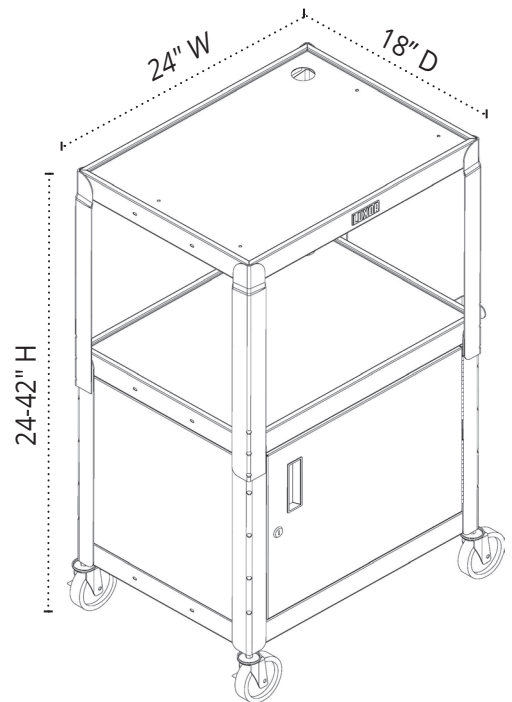

Luxor AVJ42-RB Adjustable Height Royal Blue Steel 3- Shelf A/V Cart

Spec Sheet

Provided by

MyBinding.com

When Image Matters.

Call Us at 1-800-944-4573

AVJ42

Adjustable Height Steel AV Cart

Product Specifications

Item Number	AVJ42
Material	Powder-Coated Steel
Color	Black, Red or Blue
Cart Dimensions	24"W x 18"D x 24-42"H
Weight	40 lbs.
Distance Between Shelves	Lower to Middle: 14.75" Middle to Top: Adjustable, 0.5" - 16"
Retaining Lip	Yes; 0.25"
Safety Mats	Yes
Grommet Holes	Two; one each on middle and top shelf
Casters (4)	4" silent roll, swivel, ball-bearing; two with locking brakes
Power	Three-outlet power strip; UL/CSA Listed
Voltage	120V/15A
Cord Length	15'
Weight Capacity	300 lbs.
Made in USA	Yes
Shipping Method	Ground
Shipping Carton Dimensions	25" W x 19" D x 22" H
Shipping Weight	46 lbs.
Assembly Required	Yes