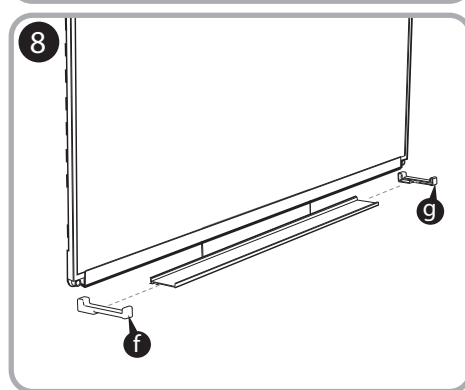

Prestige® 2 Total Erase®

MyBinding.com
5500 NE Moore Court
Hillsboro, OR 97124
Toll Free: 1-800-944-4573
Local: 503-640-5920