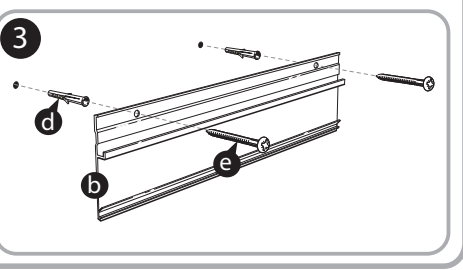

Prestige® 2 Total Erase®

MyBinding.com
5500 NE Moore Court
Hillsboro, OR 97124
Toll Free: 1-800-944-4573
Local: 503-640-5920