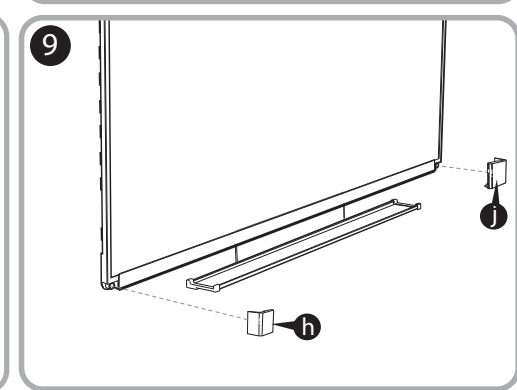

Prestige® 2 Total Erase®

MyBinding.com
5500 NE Moore Court
Hillsboro, OR 97124
Toll Free: 1-800-944-4573
Local: 503-640-5920