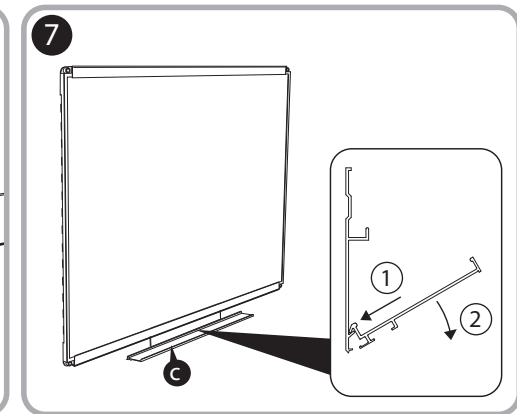

Prestige® 2 Total Erase®

MyBinding.com
5500 NE Moore Court
Hillsboro, OR 97124
Toll Free: 1-800-944-4573
Local: 503-640-5920