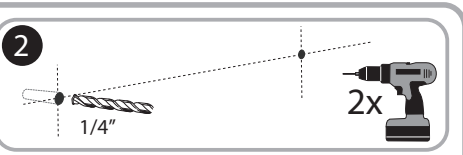

Prestige® 2 Total Erase®

MyBinding.com
5500 NE Moore Court
Hillsboro, OR 97124
Toll Free: 1-800-944-4573
Local: 503-640-5920