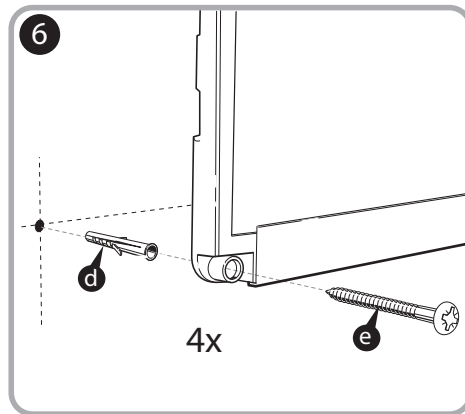

Prestige® 2 Total Erase®

MyBinding.com
5500 NE Moore Court
Hillsboro, OR 97124
Toll Free: 1-800-944-4573
Local: 503-640-5920