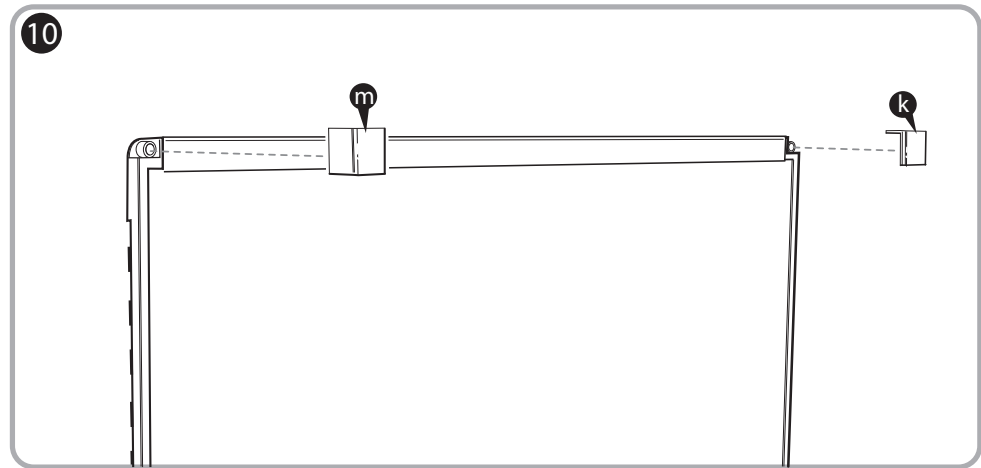

Prestige® 2 Total Erase®

MyBinding.com
5500 NE Moore Court
Hillsboro, OR 97124
Toll Free: 1-800-944-4573
Local: 503-640-5920