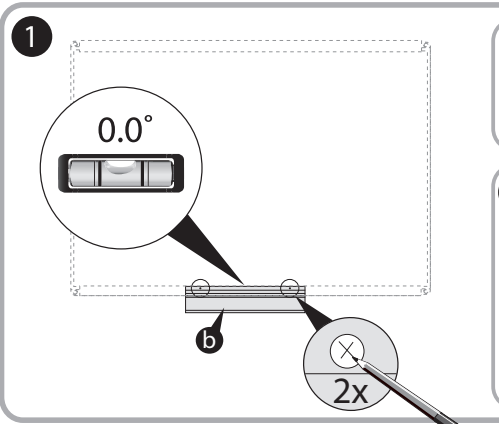

Prestige® 2 Total Erase®

MyBinding.com
5500 NE Moore Court
Hillsboro, OR 97124
Toll Free: 1-800-944-4573
Local: 503-640-5920