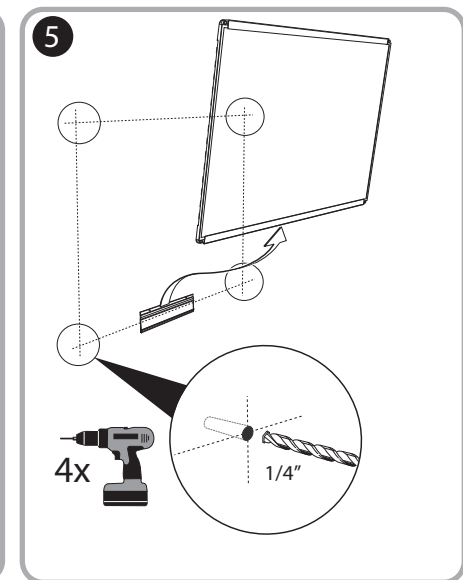

Prestige® 2 Total Erase®

MyBinding.com
5500 NE Moore Court
Hillsboro, OR 97124
Toll Free: 1-800-944-4573
Local: 503-640-5920