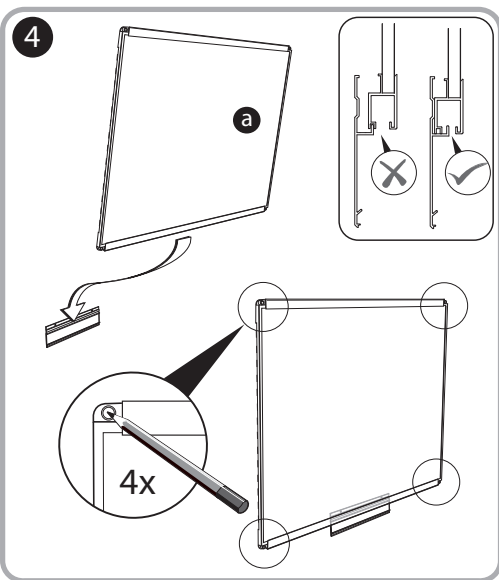

Prestige® 2 Total Erase®

MyBinding.com
5500 NE Moore Court
Hillsboro, OR 97124
Toll Free: 1-800-944-4573
Local: 503-640-5920